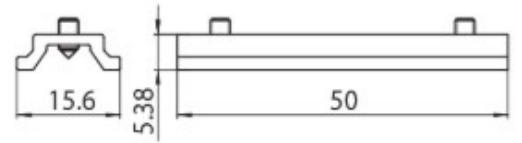

DESCRIPTION

Suspension in row junction bracket for MT15/MT16 48V MICRO track

ICONOGRAPHY

TECHNICAL DRAWING

ACCESSORIES

Suspen. junction bracket
Suspen. junction bracket

White	Black
3080-0619.WH	3080-0619.BL