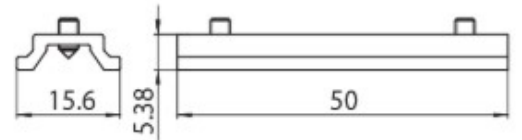

DESCRIPTION

Suspension in row junction bracket for MT15/MT16 48V MICRO track

ICONOGRAPHY

TECHNICAL DRAWING

ACCESSORIES

Suspen. junction bracket
Suspen. junction bracket

White	Black
3080-0619.WH	3080-0619.BL