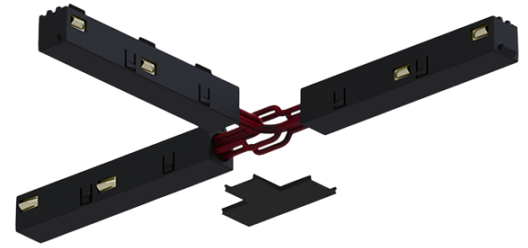

DESCRIPTION

T- shaped Connector for 48V EVO Track

WARRANTY 5 Years
FINISHING Black, White

ICONOGRAPHY

ACCESSORIES

T- shaped Connector 48V
T- shaped Connector 48V
T- shaped Connector 48V

White	Black
3080-0239E.WH	
3080-0239E.BL	