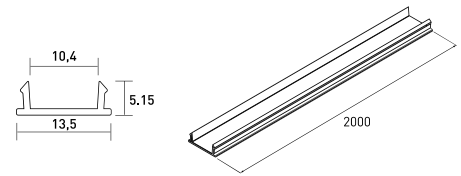

DESCRIPTION

TRIX Frosted diffuser C0 2000mm

POWER SUPPLY /

ICONOGRAPHY

TECHNICAL DRAWING

TRIX - DIFFUSER C0

PRODUCT TABLE AND TECHNICAL SPECIFICATIONS - TRIX Frosted diffuser C0 2000mm

LENGTH	CONTROLTYPE	FINISHING	CODE
2000	N/A		8080-2007