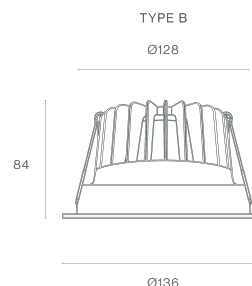

DESCRIPTION

TYR - IP65 downlight for technical and demanding environments. The TYR is a downlight designed for environments where IP65 protection is essential, ensuring total protection against dust and water resistance. It is the ideal choice for areas such as sanitary facilities, changing rooms, technical areas, industrial kitchens or covered outdoor access points.

| | |
|---------------------------|----------------------------------|
| MOUNTING | Encastrar |
| LIGHT DISTRIBUTION | Direct |
| POWER SUPPLY | 220-230V / 50-60 Hz |
| WARRANTY | 5 Years |
| FINISHING | Textured White |
| CONTROL | CASAMBI, DALI / PUSH Dim, ON/OFF |

TECHNICAL DRAWING

ICONOGRAPHY

TYR 13W - IP65
 PRODUCT TABLE AND TECHNICAL SPECIFICATIONS - CRI→90

| LENGTH | POWER | FINISHING | CONTROLTYPE | BEAM ANGLE | LED LUMENS | LUMINAIRE LM | COLOR TEMP. | CODE |
|--------|-------|-----------|-------------|------------|------------|--------------|-------------|-----------------|
| 136 | 13,4 | TW | CS, DA, NF | 24, 55 | 1863 | 1583 | 2700K | 124XX.24.927.FI |
| 136 | 13,4 | TW | CS, DA, NF | 24, 55 | 1863 | 1583 | 2700K | 124XX.55.927.FI |
| 136 | 13,4 | TW | CS, DA, NF | 24, 55 | 1916 | 1629 | 3000K | 124XX.24.930.FI |
| 136 | 13,4 | TW | CS, DA, NF | 24, 55 | 1916 | 1629 | 3000K | 124XX.55.930.FI |
| 136 | 13,4 | TW | CS, DA, NF | 24, 55 | 2064 | 1754 | 4000K | 124XX.24.940.FI |
| 136 | 13,4 | TW | CS, DA, NF | 24, 55 | 2064 | 1754 | 4000K | 124XX.55.940.FI |

SELECT YOUR PREFERRED OPTION

| CONTROLTYPE | XX | FINISHING | FI | BEAM ANGLE | BA |
|-----------------|----|----------------|----|------------|----|
| CASAMBI | CS | Textured White | TW | 24° | 24 |
| DALI / PUSH Dim | DA | | | 55° | 55 |
| ON/OFF | NF | | | | |