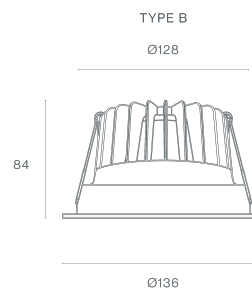

DESCRIPTION

TYR - IP65 downlight for technical and demanding environments. The TYR is a downlight designed for environments where IP65 protection is essential, ensuring total protection against dust and water resistance. It is the ideal choice for areas such as sanitary facilities, changing rooms, technical areas, industrial kitchens or covered outdoor access points.

TECHNICAL DRAWING

ICONOGRAPHY

TYR 17W - IP65
 PRODUCT TABLE AND TECHNICAL SPECIFICATIONS - CRI→90

LENGTH	POWER	FINISHING	CONTROLTYPE	BEAM ANGLE	LED LUMENS	LUMINAIRE LM	COLOR TEMP.	CODE
136	17	TW	CS, DA, NF	24, 55	2261	1922	2700K	134XX.24.927.FI
136	17	TW	CS, DA, NF	24, 55	2261	1922	2700K	134XX.55.927.FI
136	17	TW	CS, DA, NF	24, 55	2363	2009	3000K	134XX.24.930.FI
136	17	TW	CS, DA, NF	24, 55	2363	2009	3000K	134XX.55.930.FI
136	17	TW	CS, DA, NF	24, 55	2567	2182	4000K	134XX.24.940.FI
136	17	TW	CS, DA, NF	24, 55	2567	2182	4000K	134XX.55.940.FI

LENGTH	POWER	FINISHING	CONTROLTYPE	BEAM ANGLE	LED LUMENS	LUMINAIRE LM	COLOR TEMP.	CODE
136	17,7	TW	CS, DA, NF	24, 55	1853	1575	2700K	134XX.24.9727.FI
136	17,7	TW	CS, DA, NF	24, 55	1853	1575	2700K	134XX.55.9727.FI
136	17,7	TW	CS, DA, NF	24, 55	1977	1680	3000K	134XX.24.9730.FI
136	17,7	TW	CS, DA, NF	24, 55	1977	1680	3000K	134XX.55.9730.FI
136	17,7	TW	CS, DA, NF	24, 55	2083	1770	4000K	134XX.24.9740.FI
136	17,7	TW	CS, DA, NF	24, 55	2083	1770	4000K	134XX.55.9740.FI

SELECT YOUR PREFERRED OPTION

CONTROLTYPE	XX	FINISHING	FI	BEAM ANGLE	BA
CASAMBI	CS	Textured White	TW	24°	24
DALI / PUSH Dim	DA			55°	55
ON/OFF	NF				