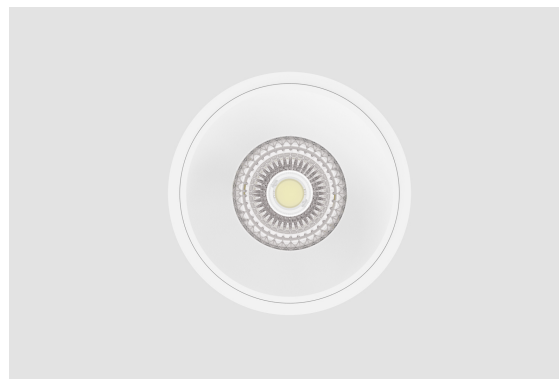

**DESCRIPTION**

TYR - IP65 downlight for technical and demanding environments.  
 The TYR is a downlight designed for environments where IP65 protection is essential, ensuring total protection against dust and water resistance.  
 It is the ideal choice for areas such as sanitary facilities, changing rooms, technical areas, industrial kitchens or covered outdoor access points.

<b>MOUNTING TYPE</b>	Encastrar
<b>LIGHT DISTRIBUTION</b>	Direct
<b>POWER SUPPLY</b>	220-230V / 50-60 Hz
<b>WARRANTY</b>	5 Years
<b>FINISHING</b>	Textured White
<b>CONTROL</b>	CASAMBI, DALI / Switch Dim, ON/OFF