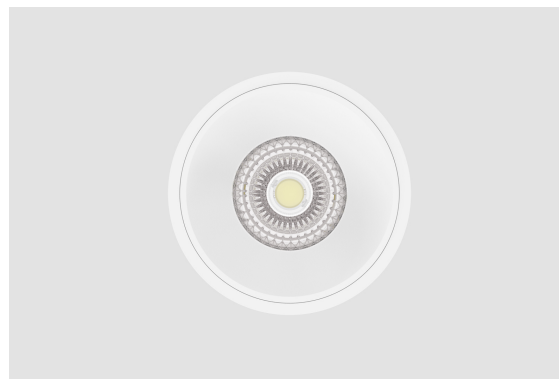

**DESCRIPTION**

TYR - IP65 downlight for technical and demanding environments.  
 The TYR is a downlight designed for environments where IP65 protection is essential, ensuring total protection against dust and water resistance.  
 It is the ideal choice for areas such as sanitary facilities, changing rooms, technical areas, industrial kitchens or covered outdoor access points.

MOUNTING TYPE	Encastrar
LIGHT DISTRIBUTION	Direct
POWER SUPPLY	220-230V / 50-60 Hz
WARRANTY	5 Years
FINISHING	Textured White
CONTROL	CASAMBI, DALI / Switch Dim, ON/OFF

**LED FEATURES**

LUMINOUS EFFICIENCY	UP TO 151 lm/W
CRI	CRI→90, CRI→97
LIFESPAN	50.000 Hours
STEPS MACADAM	3 Steps MacAdam
LUMEN MAINTENANCE	L90/B50
PHOTOBIOLOGICAL RISK	RG1

**TECHNICAL DRAWING**
**ICONOGRAPHY**

**TYR 17W - IP65**  
 PRODUCT TABLE AND TECHNICAL SPECIFICATIONS - CRI→90

LENGTH	POWER	FINISHING	CONTROL TYPE	BEAM ANGLE	LED LUMENS	LUMINAIRE LM	COLOR TEMP.	CODE
136	17	TW	CS, DA, NF	24, 55	2261	1922	2700K	134XX.24.927.FI
136	17	TW	CS, DA, NF	24, 55	2261	1922	2700K	134XX.55.927.FI
136	17	TW	CS, DA, NF	24, 55	2363	2009	3000K	134XX.24.930.FI
136	17	TW	CS, DA, NF	24, 55	2363	2009	3000K	134XX.55.930.FI
136	17	TW	CS, DA, NF	24, 55	2567	2182	4000K	134XX.24.940.FI
136	17	TW	CS, DA, NF	24, 55	2567	2182	4000K	134XX.55.940.FI