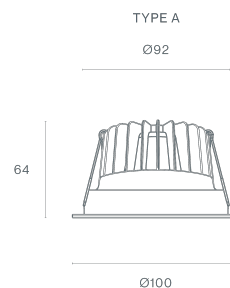

TECHNICAL DRAWING