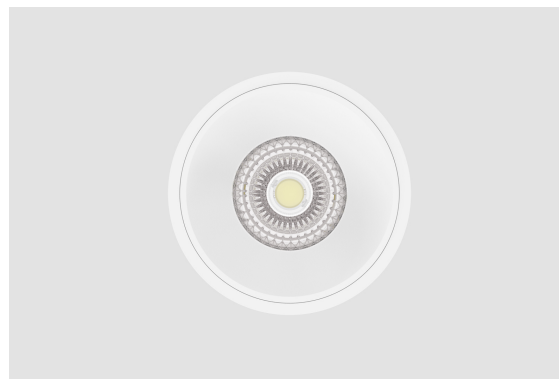

DESCRIPTION

TYR - IP65 downlight for technical and demanding environments. The TYR is a downlight designed for environments where IP65 protection is essential, ensuring total protection against dust and water resistance. It is the ideal choice for areas such as sanitary facilities, changing rooms, technical areas, industrial kitchens or covered outdoor access points.

MOUNTING TYPE	Encastrar
LIGHT DISTRIBUTION	Direct
POWER SUPPLY	220-230V / 50-60 Hz
WARRANTY	5 Years
FINISHING	Textured White
CONTROL	CASAMBI, DALI / Switch Dim, ON/OFF

LED FEATURES

LUMINOUS EFFICIENCY	UP TO 161 lm/W
CRI	CRI→90, CRI→97
LIFESPAN	50.000 Hours
STEPS MACADAM	3 Steps MacAdam
LUMEN MAINTENANCE	L90/B50
PHOTOBIOLOGICAL RISK	RG1

TECHNICAL DRAWING
ICONOGRAPHY

TYR 8W - IP65
PRODUCT TABLE AND TECHNICAL SPECIFICATIONS - CRI→90

LENGTH	POWER	FINISHING	CONTROL TYPE	BEAM ANGLE	LED LUMENS	LUMINAIRE LM	COLOR TEMP.	CODE
100	8.1	TW	CS, DA, NF	24, 55	1203	1023	2700K	123XX.24.927.FI
100	8.1	TW	CS, DA, NF	24, 55	1203	1023	2700K	123XX.55.927.FI
100	8.1	TW	CS, DA, NF	24, 55	1244	1057	3000K	123XX.24.930.FI
100	8.1	TW	CS, DA, NF	24, 55	1244	1057	3000K	123XX.55.930.FI
100	8.1	TW	CS, DA, NF	24, 55	1300	1105	4000K	123XX.24.940.FI
100	8.1	TW	CS, DA, NF	24, 55	1300	1105	4000K	123XX.55.940.FI