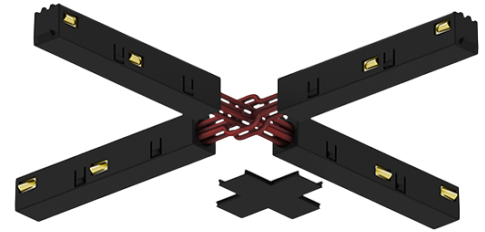

DESCRIPTION

X- shaped Connector for 48V EVO Track

WARRANTY 5 Years
 FINISHING Black, White

ICONOGRAPHY

ACCESSORIES

X- shaped Connector 48V
 X- shaped Connector 48V
 X- shaped Connector 48V

White Black
 3080-0240E.WH
 3080-0240E.BL