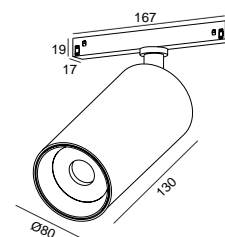

DESENHO TÉCNICO