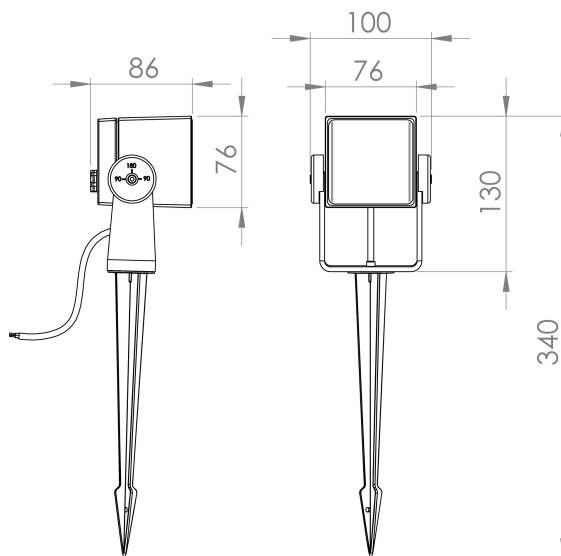

DESCRIPCIÓN

The Outdoor Lighting range developed by Brilumen is essentially based on differentiated, high-quality products with high IP ratings, and the floor lighting is no exception. To make your garden or terrace even more enjoyable, Eros is the right spotlight because it has a beautiful light, perfect to highlight the most gorgeous details. This spotlight has an IP65, a 40° beam angle and it can be fixed not only to the floor but also to the wall.

MONTAJE	Superficie
DISTRIBUCIÓN DE LUZ	Directa
FUENTE DE ALIMENTACIÓN	230V / 50 / 60 Hz
GARANTÍA	2 Años
ACABADO	TG
CONTROL	ON/OFF

CARACTERÍSTICAS DEL LED

EFICIENCIA LUMINOSA	UP TO 138 lm/W
CRI	CRI->80
VIDA ÚTIL	30000h Tp55
STEPS MACADAM	4 Steps MacAdam
LUMEN MAINTENANCE	L90/B50
RIESGO FOTOBiolÓGICO	RG0

DISEÑO TÉCNICO

ICONOGRAFÍA

EROS EVO 10W
TABLA DE PRODUCTOS Y ESPECIFICACIONES TÉCNICAS - CRI->80

LONGITUD	POTENCIA	ACABADO	CONTROL TIPO	ÁNGULO	LED LUMENS	LUMENS LUM.	TEMP. COLOR	CÓDIGO
7	7	TG	NF	40	751	575	2700K	513.80.BA.27
7	7	TG	NF	40	781	598	3000K	513.80.BA.30
7	7	TG	NF	40	836	640	4000K	513.80.BA.40
12	12	TG	NF	40	1502	1151	2700K	512.80.BA.27
12	12	TG	NF	40	1600	1226	3000K	512.80.BA.30
12	12	TG	NF	40	1730	1325	4000K	512.80.BA.40

SELECCIONA TU OPCIÓN
PREFERIDA

CONTROL TIPO	XX	ÁNGULO	BA
ON/OFF	NF	40°	40