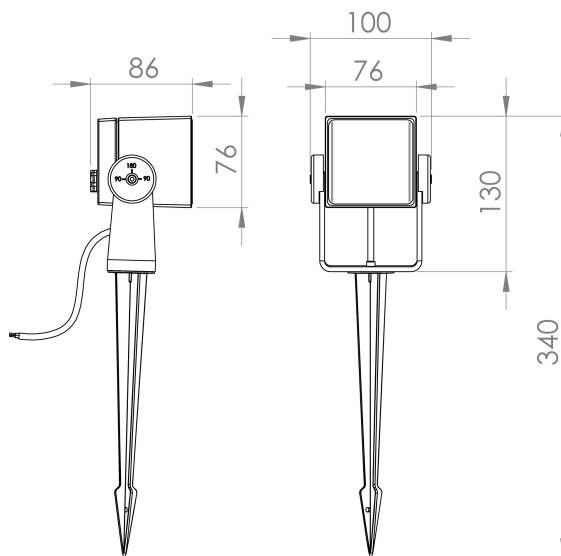

DESCRIPCIÓN

The Outdoor Lighting range developed by Brilumen is essentially based on differentiated, high-quality products with high IP ratings, and the floor lighting is no exception. To make your garden or terrace even more enjoyable, Eros is the right spotlight because it has a beautiful light, perfect to highlight the most gorgeous details. This spotlight has an IP65, a 40° beam angle and it can be fixed not only to the floor but also to the wall.

MONTAJE	Superficie
DISTRIBUCIÓN DE LUZ	Directa
FUENTE DE ALIMENTACIÓN	230V / 50 / 60 Hz
GARANTÍA	2 Años
ACABADO	TG
CONTROL	ON/OFF

CARACTERÍSTICAS DEL LED

EFICIENCIA LUMINOSA	UP TO 138 lm/W
CRI	CRI->80
VIDA ÚTIL	30000h Tp55
STEPS MACADAM	4 Steps MacAdam
LUMEN MAINTENANCE	L90/B50
RIESGO FOTOBIOLOGICO	RG0

DISEÑO TÉCNICO

ICONOGRAFÍA

EROS EVO 10W  
TABLA DE PRODUCTOS Y ESPECIFICACIONES TÉCNICAS - CRI->80

LONGITUD	POTENCIA	ACABADO	CONTROL TIPO	ÁNGULO	LED LUMENS	LUMENS LUM.	TEMP. COLOR	CÓDIGO
7	7	TG	NF	40	751	575	2700K	513.80.BA.27
7	7	TG	NF	40	781	598	3000K	513.80.BA.30
7	7	TG	NF	40	836	640	4000K	513.80.BA.40
12	12	TG	NF	40	1502	1151	2700K	512.80.BA.27
12	12	TG	NF	40	1600	1226	3000K	512.80.BA.30
12	12	TG	NF	40	1730	1325	4000K	512.80.BA.40

SELECCIONA TU OPCIÓN  
PREFERIDA

CONTROL TIPO	XX	ÁNGULO	BA
ON/OFF	NF	40°	40