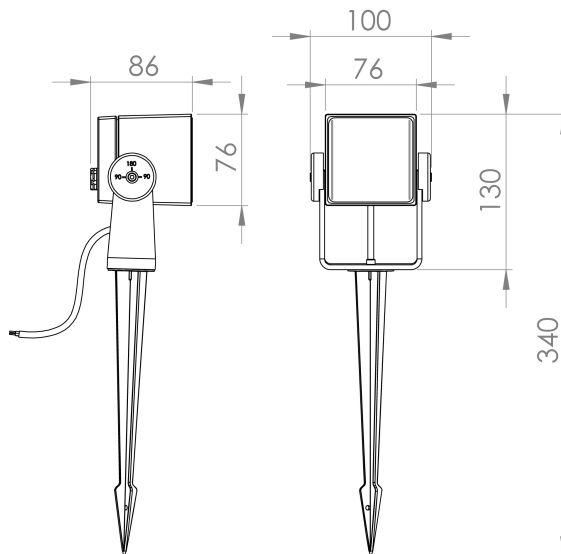

DESCRIPCIÓN

The Outdoor Lighting range developed by Brilumen is essentially based on differentiated, high-quality products with high IP ratings, and the floor lighting is no exception. To make your garden or terrace even more enjoyable, Eros is the right spotlight because it has a beautiful light, perfect to highlight the most gorgeous details. This spotlight has an IP65, a 40° beam angle and it can be fixed not only to the floor but also to the wall.

MONTAJE	Superficie
DISTRIBUCIÓN DE LUZ	Directa
FUENTE DE ALIMENTACIÓN	230V / 50 / 60 Hz
GARANTÍA	2 Años
ACABADO	TG
CONTROL	ON/OFF

CARACTERÍSTICAS DEL LED

EFICIENCIA LUMINOSA	UP TO 138 lm/W
CRI	CRI→80
VIDA ÚTIL	30000h Tp55
STEPS MACADAM	4 Steps MacAdam
LUMEN MAINTENANCE	L90/B50
RIESGO FOTOBIOLOGICO	RG0

ICONOGRAFÍA

DISEÑO TÉCNICO

EROS EVO 10W
TABLA DE PRODUCTOS Y ESPECIFICACIONES TÉCNICAS - CRI→80

LONGITUD	POTENCIA	ACABADO	CONTROLTYPE	ÁNGULO	LED LUMENS	LUMENS LUM.	TEMP. COLOR	CÓDIGO
	12	TG	NF	40	1502	1151	2700K	512.80.BA.27
	12	TG	NF	40	1600	1226	3000K	512.80.BA.30
	12	TG	NF	40	1730	1325	4000K	512.80.BA.40
	7	TG	NF	40	751	575	2700K	513.80.BA.27
	7	TG	NF	40	781	598	3000K	513.80.BA.30
	7	TG	NF	40	836	640	4000K	513.80.BA.40

SELECCIONA TU OPCIÓN
PREFERIDA

CONTROLTYPE	XX	ÁNGULO	BA
ON/OFF	NF	40°	40