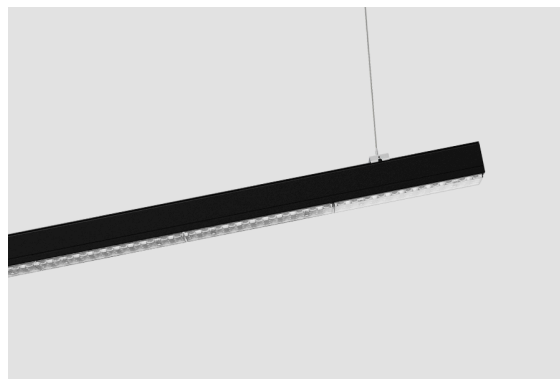

DESCRIPCIÓN

Brilumen presents TREV, a tailor-made LED lighting solution for large retail stores such as hypermarkets, warehousing and industrial environments, which is characterized by maximum efficiency, a high flexibility and a short return on investment. Thanks to an effective clipping system, TREV is an evolving Trunking light on which you can combine easily Efficiency, High Performance or Blind Cover modules into one main rail according to the local needs, minimizing total cost (low energy consumption, mounting and maintenance costs). With TREV, it is possible to mount light lines up to 5,17 meters seamless, with an LED efficacy up to 178lm/W, combining a wide variety of beam angle (narrow/medium/ wide/asymmetrical/double asymmetrical) that allows to change the light distribution according to the needs. The TREV Trunking system made of extruded aluminium has a 5 Year Warranty, is available in suspended or surface mounted version, in ON-OFF or DALI mode, with or without an emergency kit and can be integrated into a Smart Lighting system. You can choose between 4000K or 5000K colour temperature and textured black, anodized aluminium or smooth white finishing colours. TREV is an ideal solution if you are looking for a versatile and quick-mounting Trunking system that fits all the industrial and retail requirements.

APLICACIÓN	AreasAplicação TEST ES
MONTAJE	Suspendida/Superficie
DISTRIBUCIÓN DE LUZ	Directa
FUENTE DE ALIMENTACIÓN	220-230V / 50-60 Hz
GARANTÍA	5 Años
ACABADO	Anodizado aluminio, Blanco texturizado, Negro texturizado
CONTROL	DALI / PUSH Dim, ON/OFF