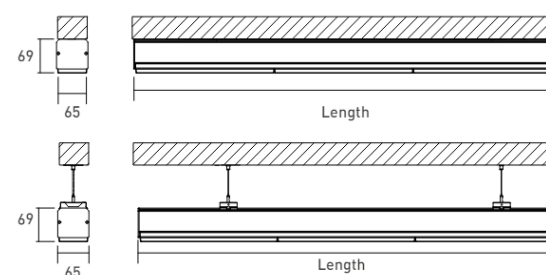

DISEÑO TÉCNICO